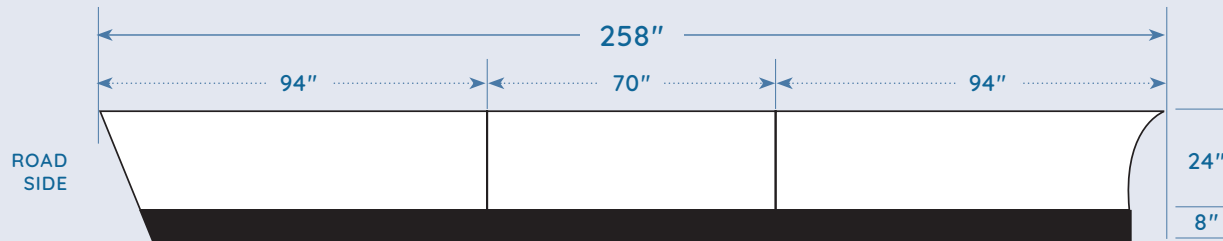

200 SERIES

204000BLK

Standard Skirt with Black Panels
Steel Composite Panel
223 LBS.

205000A

Aluminum Composite Panel
(Narrower Upper Panels, Wider Upper Skirt)
181 LBS.

200 SERIES

205000

Steel Composite Panel
 (Narrower Upper Panels, Wider Upper Skirt)
 213 LBS.

Complete 3-piece side skirt
 #204000CS (curb side) #404000RS (road side)
 Includes everything to do a complete side.
 Please specify curb side or road side

400 SERIES

404000

Standard Skirt
Steel Composite Panel
223 LBS.