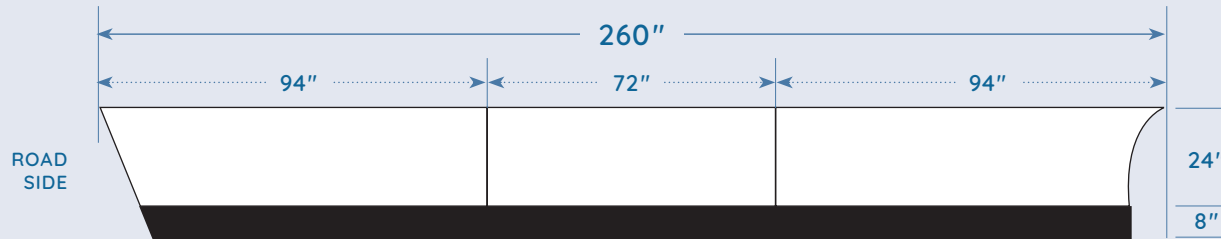

Identifying the Difference Between HD and FLEET	10
--	----

200 SERIES

204000

Standard Skirt
Steel Composite Panel
223 LBS.

214000

For Trailers with Cross-members on 10" Centers
Steel Composite Panel
223 LBS.

200 SERIES

204000BLK

Standard Skirt with Black Panels
Steel Composite Panel
223 LBS.

205000A

Aluminum Composite Panel
(Narrower Upper Panels, Wider Upper Skirt)
181 LBS.

200 SERIES

205000

Steel Composite Panel
 (Narrower Upper Panels, Wider Upper Skirt)
 213 LBS.

Complete 3-piece side skirt
 #204000CS (curb side) #404000RS (road side)
 Includes everything to do a complete side.
 Please specify curb side or road side

400 SERIES

404000

Standard Skirt
Steel Composite Panel
223 LBS.