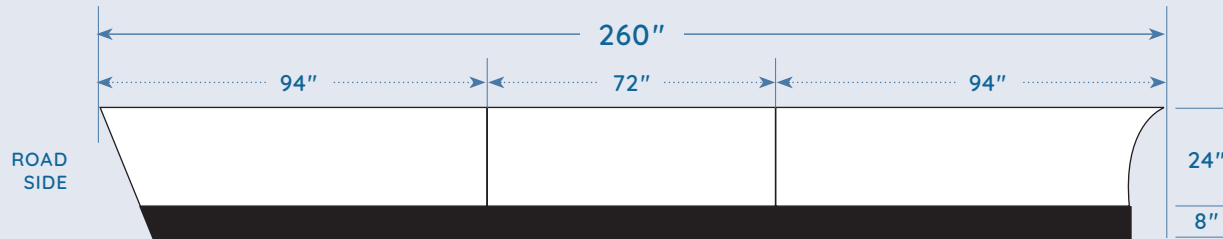

200 SERIES

204000BLK

Standard Skirt with Black Panels
Steel Composite Panel
223 LBS.

205000A

Aluminum Composite Panel
(Narrower Upper Panels, Wider Upper Skirt)
181 LBS.

200 SERIES

205000

Steel Composite Panel
 (Narrower Upper Panels, Wider Upper Skirt)
 213 LBS.

Complete 3-piece side skirt
 #204000CS (curb side) #404000RS (road side)
 Includes everything to do a complete side.
 Please specify curb side or road side

400 SERIES

404000

Standard Skirt
Steel Composite Panel
223 LBS.