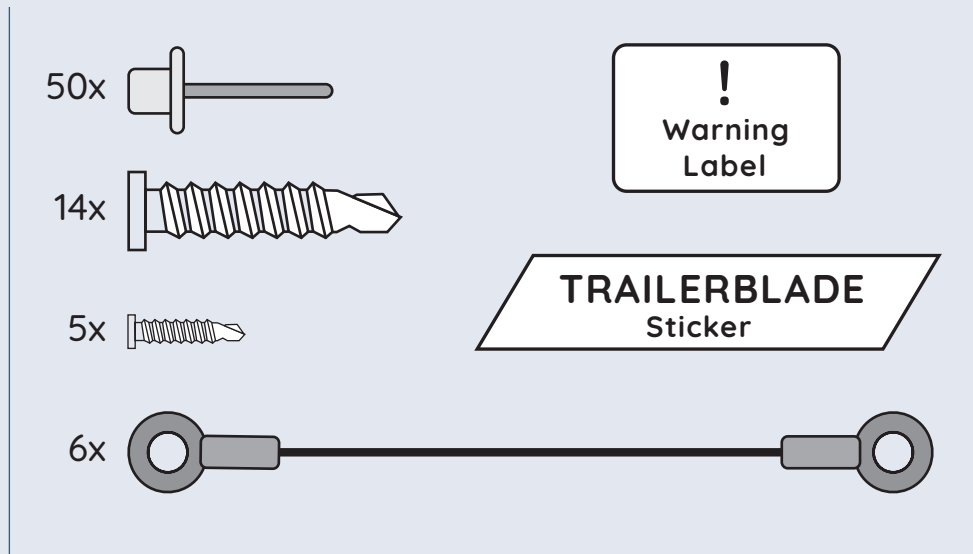

Replacement Parts and Hardware

HARDWARE KIT | UPPER PANEL | **PART #204114**