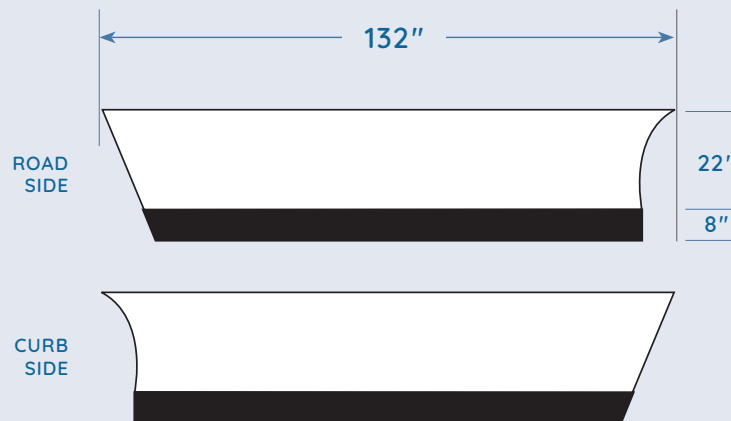

Identifying the Difference Between HD and FLEET	10
--	----

200 SERIES

204000

Standard Skirt
Steel Composite Panel
223 LBS.

214000

For Trailers with Cross-members on 10" Centers
Steel Composite Panel
223 LBS.

200 SERIES

204000BLK

Standard Skirt with Black Panels
Steel Composite Panel
223 LBS.

205000A

Aluminum Composite Panel
(Narrower Upper Panels, Wider Upper Skirt)
181 LBS.

200 SERIES

205000

Steel Composite Panel
 (Narrower Upper Panels, Wider Upper Skirt)
 213 LBS.

Complete 3-piece side skirt
 #204000CS (curb side) #404000RS (road side)
 Includes everything to do a complete side.
 Please specify curb side or road side

400 SERIES

404000

Standard Skirt
Steel Composite Panel
223 LBS.