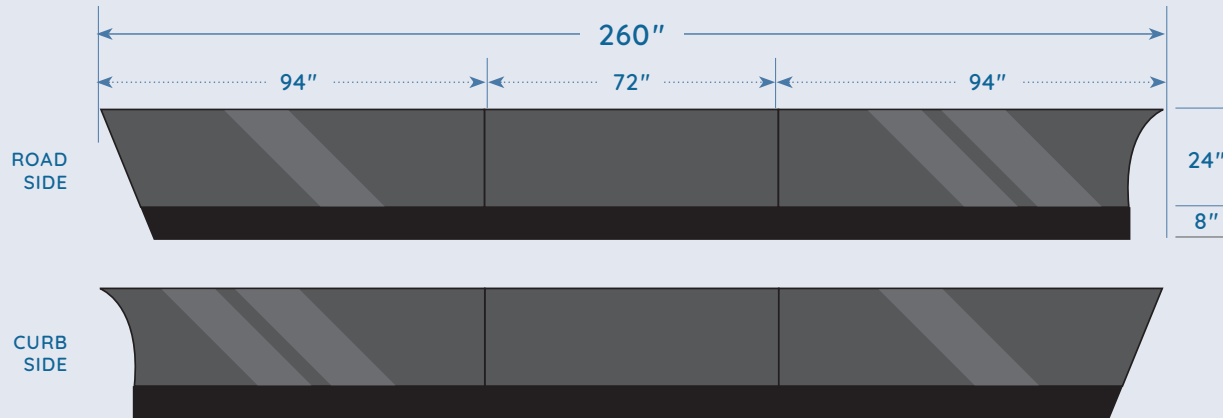

Identifying the Difference Between HD and FLEET	10
--	----

200 SERIES

204000

Standard Skirt
Steel Composite Panel
223 LBS.

214000

For Trailers with Cross-members on 10" Centers
Steel Composite Panel
223 LBS.

200 SERIES

204000BLK

Standard Skirt with Black Panels
Steel Composite Panel
223 LBS.

205000A

Aluminum Composite Panel
(Narrower Upper Panels, Wider Upper Skirt)
181 LBS.

200 SERIES

205000

Steel Composite Panel
 (Narrower Upper Panels, Wider Upper Skirt)
 213 LBS.

Complete 3-piece side skirt
 #204000CS (curb side) #404000RS (road side)
 Includes everything to do a complete side.
 Please specify curb side or road side

400 SERIES

404000

Standard Skirt
Steel Composite Panel
223 LBS.