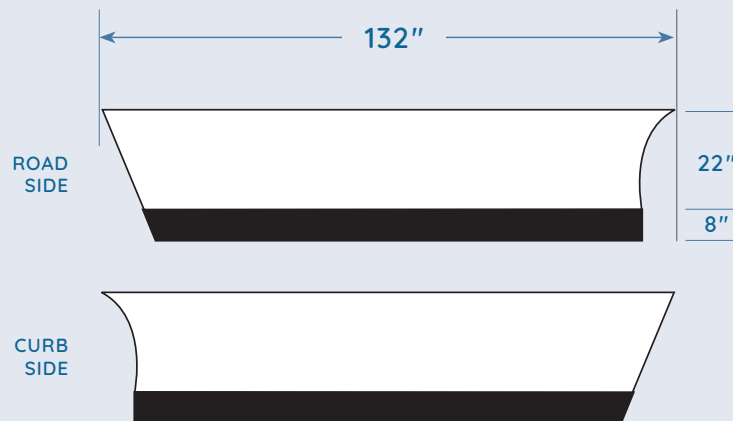

Complete 3-piece side skirt
 #204000CS (curb side) #404000RS (road side)
 Includes everything to do a complete side.
 Please specify curb side or road side

400 SERIES

404000

Standard Skirt
Steel Composite Panel
223 LBS.

414000

For Trailers with Cross-members on 10" Centers
Steel Composite Panel
223 LBS.

400 SERIES

404000BLK

Standard Skirt with Black Panels
Steel Composite Panel
223 LBS.

406000

For Pup Trailers
Steel Composite Panel
(Single Piece Panel)
119 LBS.