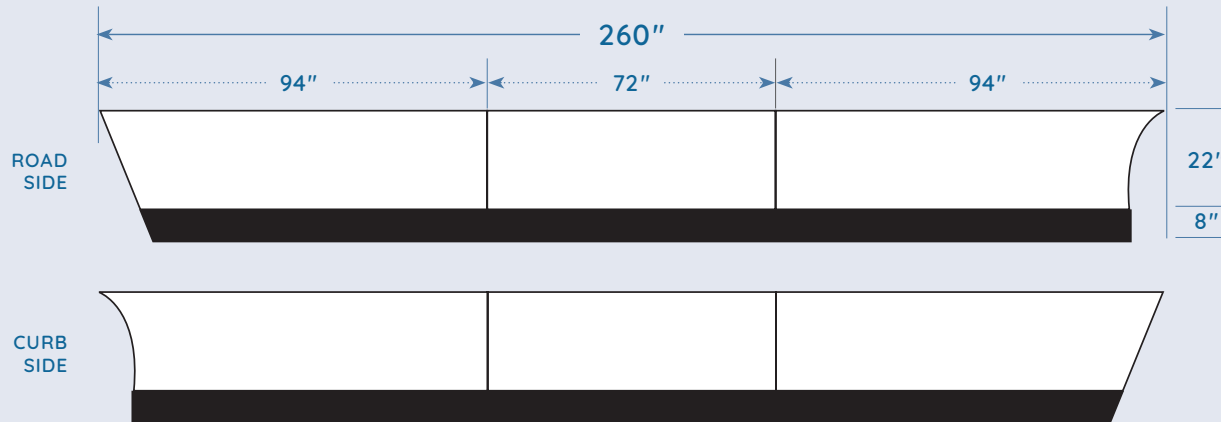

Identifying the Difference Between HD and FLEET	10
--	----

200 SERIES

204000

Standard Skirt
Steel Composite Panel
223 LBS.

214000

For Trailers with Cross-members on 10" Centers
Steel Composite Panel
223 LBS.

200 SERIES

204000BLK

Standard Skirt with Black Panels
Steel Composite Panel
223 LBS.

205000A

Aluminum Composite Panel
(Narrower Upper Panels, Wider Upper Skirt)
181 LBS.

200 SERIES

205000

Steel Composite Panel
 (Narrower Upper Panels, Wider Upper Skirt)
 213 LBS.

Complete 3-piece side skirt
 #204000CS (curb side) #404000RS (road side)
 Includes everything to do a complete side.
 Please specify curb side or road side

400 SERIES

404000

Standard Skirt
Steel Composite Panel
223 LBS.