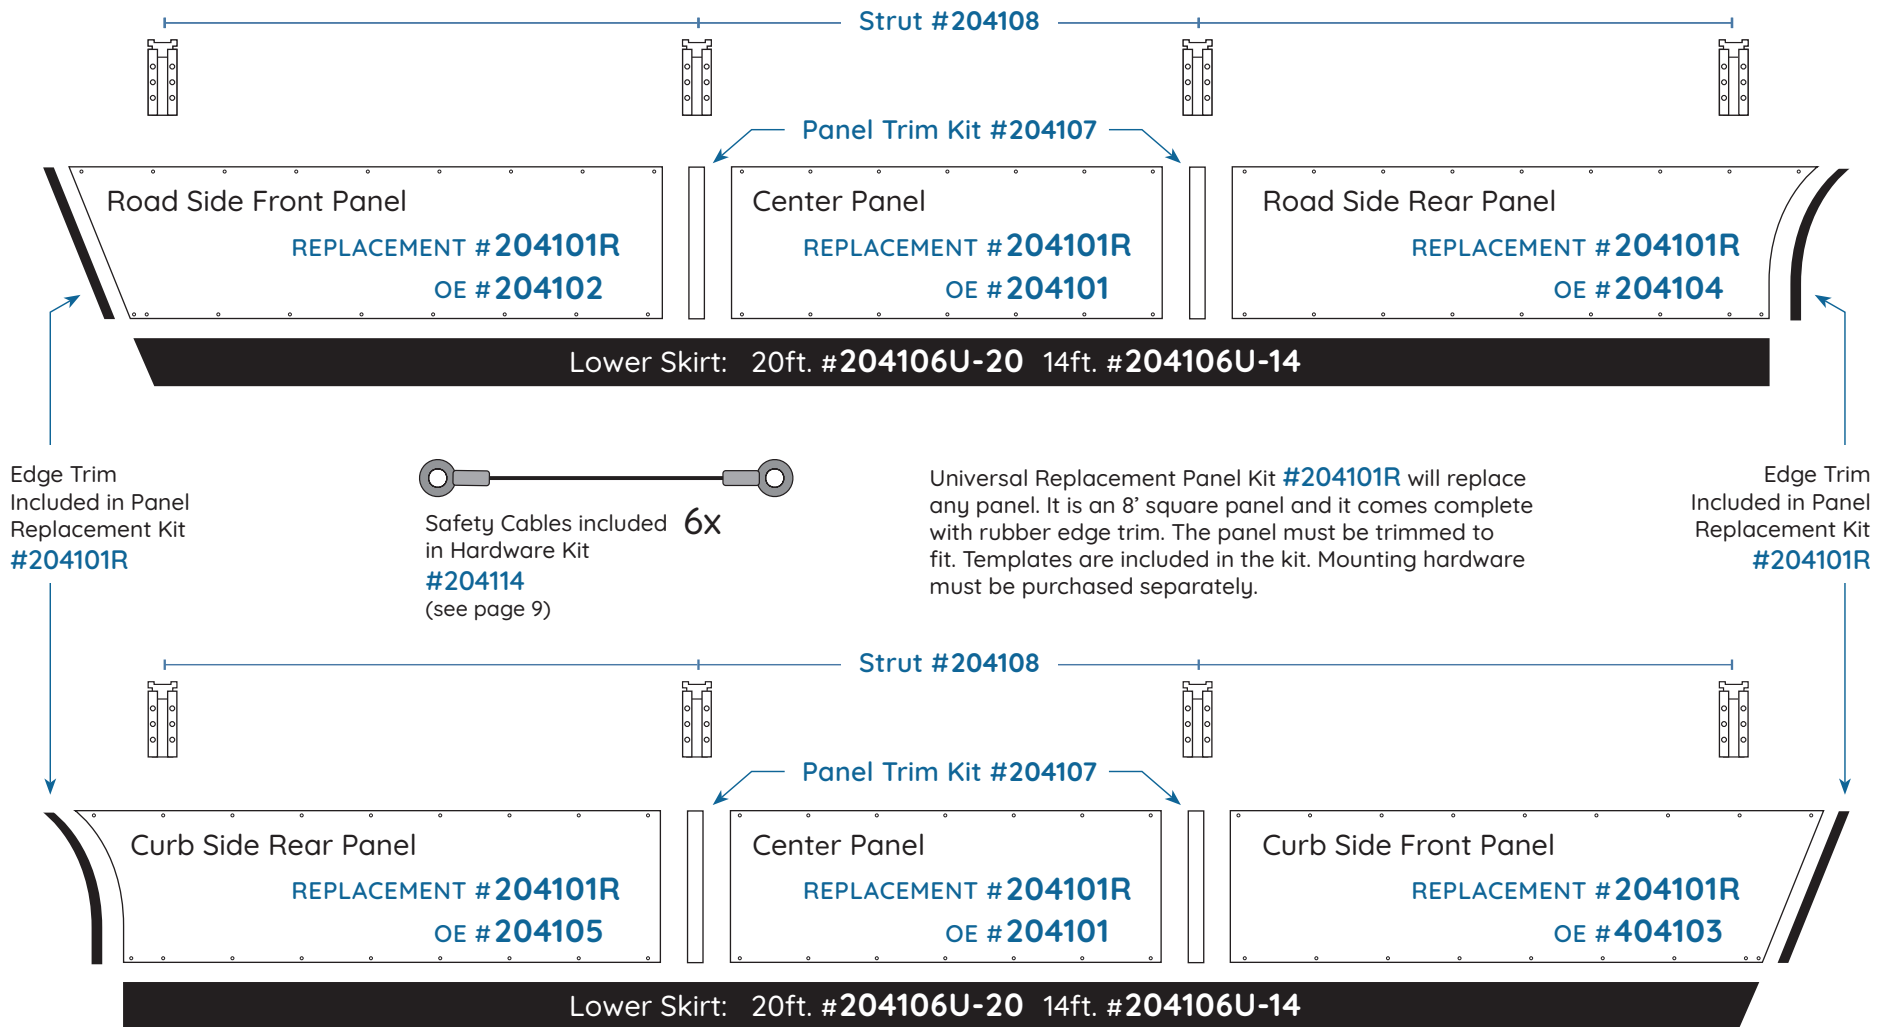

Identifying the Difference Between HD and FLEET	10
--	----

200 SERIES

204000

Standard Skirt
Steel Composite Panel
223 LBS.

214000

For Trailers with Cross-members on 10" Centers
Steel Composite Panel
223 LBS.

200 SERIES

204000BLK

Standard Skirt with Black Panels
Steel Composite Panel
223 LBS.

205000A

Aluminum Composite Panel
(Narrower Upper Panels, Wider Upper Skirt)
181 LBS.

200 SERIES

205000

Steel Composite Panel
 (Narrower Upper Panels, Wider Upper Skirt)
 213 LBS.

206000

For Pup Trailers
 Steel Composite Panel
 (Single Piece Panel)
 119 LBS.

Universal Replacement Panel Kit #204101R will replace any panel. It is an 8' square panel and it comes complete with rubber edge trim. The panel must be trimmed to fit. Templates are included in the kit. Mounting hardware must be purchased separately.

Complete 3-piece side skirt
 #204000CS (curb side) #404000RS (road side)
 Includes everything to do a complete side.
 Please specify curb side or road side

400 SERIES

404000

Standard Skirt
Steel Composite Panel
223 LBS.