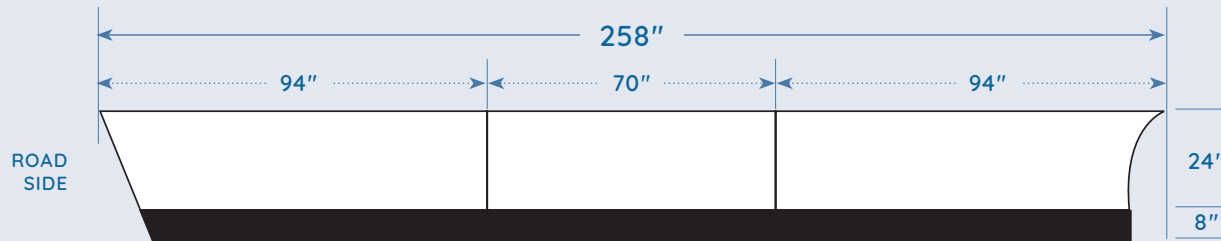

Identifying the Difference Between HD and FLEET	10
--	----

200 SERIES

204000

Standard Skirt
Steel Composite Panel
223 LBS.

214000

For Trailers with Cross-members on 10" Centers
Steel Composite Panel
223 LBS.

200 SERIES

204000BLK

Standard Skirt with Black Panels
Steel Composite Panel
223 LBS.

205000A

Aluminum Composite Panel
(Narrower Upper Panels, Wider Upper Skirt)
181 LBS.

200 SERIES

205000

Steel Composite Panel
 (Narrower Upper Panels, Wider Upper Skirt)
 213 LBS.

Complete 3-piece side skirt
 #204000CS (curb side) #404000RS (road side)
 Includes everything to do a complete side.
 Please specify curb side or road side

400 SERIES

404000

Standard Skirt
Steel Composite Panel
223 LBS.