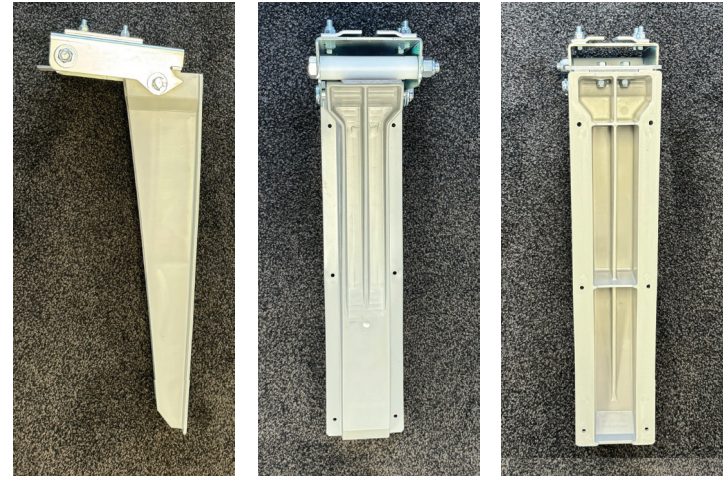

200 SERIES

204000BLK

Standard Skirt with Black Panels
Steel Composite Panel
223 LBS.

205000A

Aluminum Composite Panel
(Narrower Upper Panels, Wider Upper Skirt)
181 LBS.

200 SERIES

205000

Steel Composite Panel
 (Narrower Upper Panels, Wider Upper Skirt)
 213 LBS.

Complete 3-piece side skirt
 #204000CS (curb side) #404000RS (road side)
 Includes everything to do a complete side.
 Please specify curb side or road side

400 SERIES

404000

Standard Skirt
Steel Composite Panel
223 LBS.

Identifying the Difference Between HD and FLEET

HD

STEEL STRUT

LOWER SKIRT (RUBBER)

FLEET

POLYSTRUT

LOWER SKIRT (RUBBER)