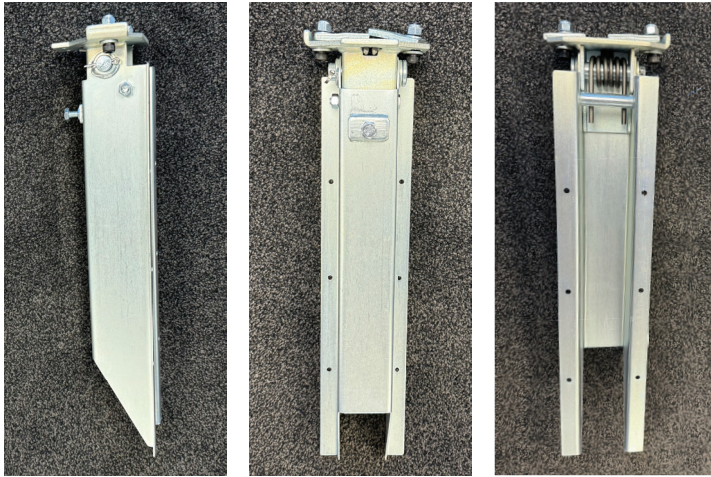

Complete 3-piece side skirt
 #204000CS (curb side) #404000RS (road side)
 Includes everything to do a complete side.
 Please specify curb side or road side

400 SERIES

404000

Standard Skirt
Steel Composite Panel
223 LBS.

Complete 3-piece side skirt
#404000CS (curb side) **#404000RS** (road side)
 Includes everything to do a complete side.
 Please specify curb side or road side

Replacement Parts and Hardware

HARDWARE KIT | UPPER PANEL | **PART #204114**

POST ACCESSORIES KIT | **PART #404117**

Included with Strut

HARDWARE KIT | LOWER RUBBER SKIRT | **PART #204115**

HARDWARE KIT | STRUTS | **PART #204116**

COMPLETE HARDWARE KIT | INCLUDES ALL THE ABOVE
PART #204112

Identifying the Difference Between HD and FLEET

HD

STEEL STRUT

LOWER SKIRT (RUBBER)

FLEET

POLYSTRUT

LOWER SKIRT (RUBBER)