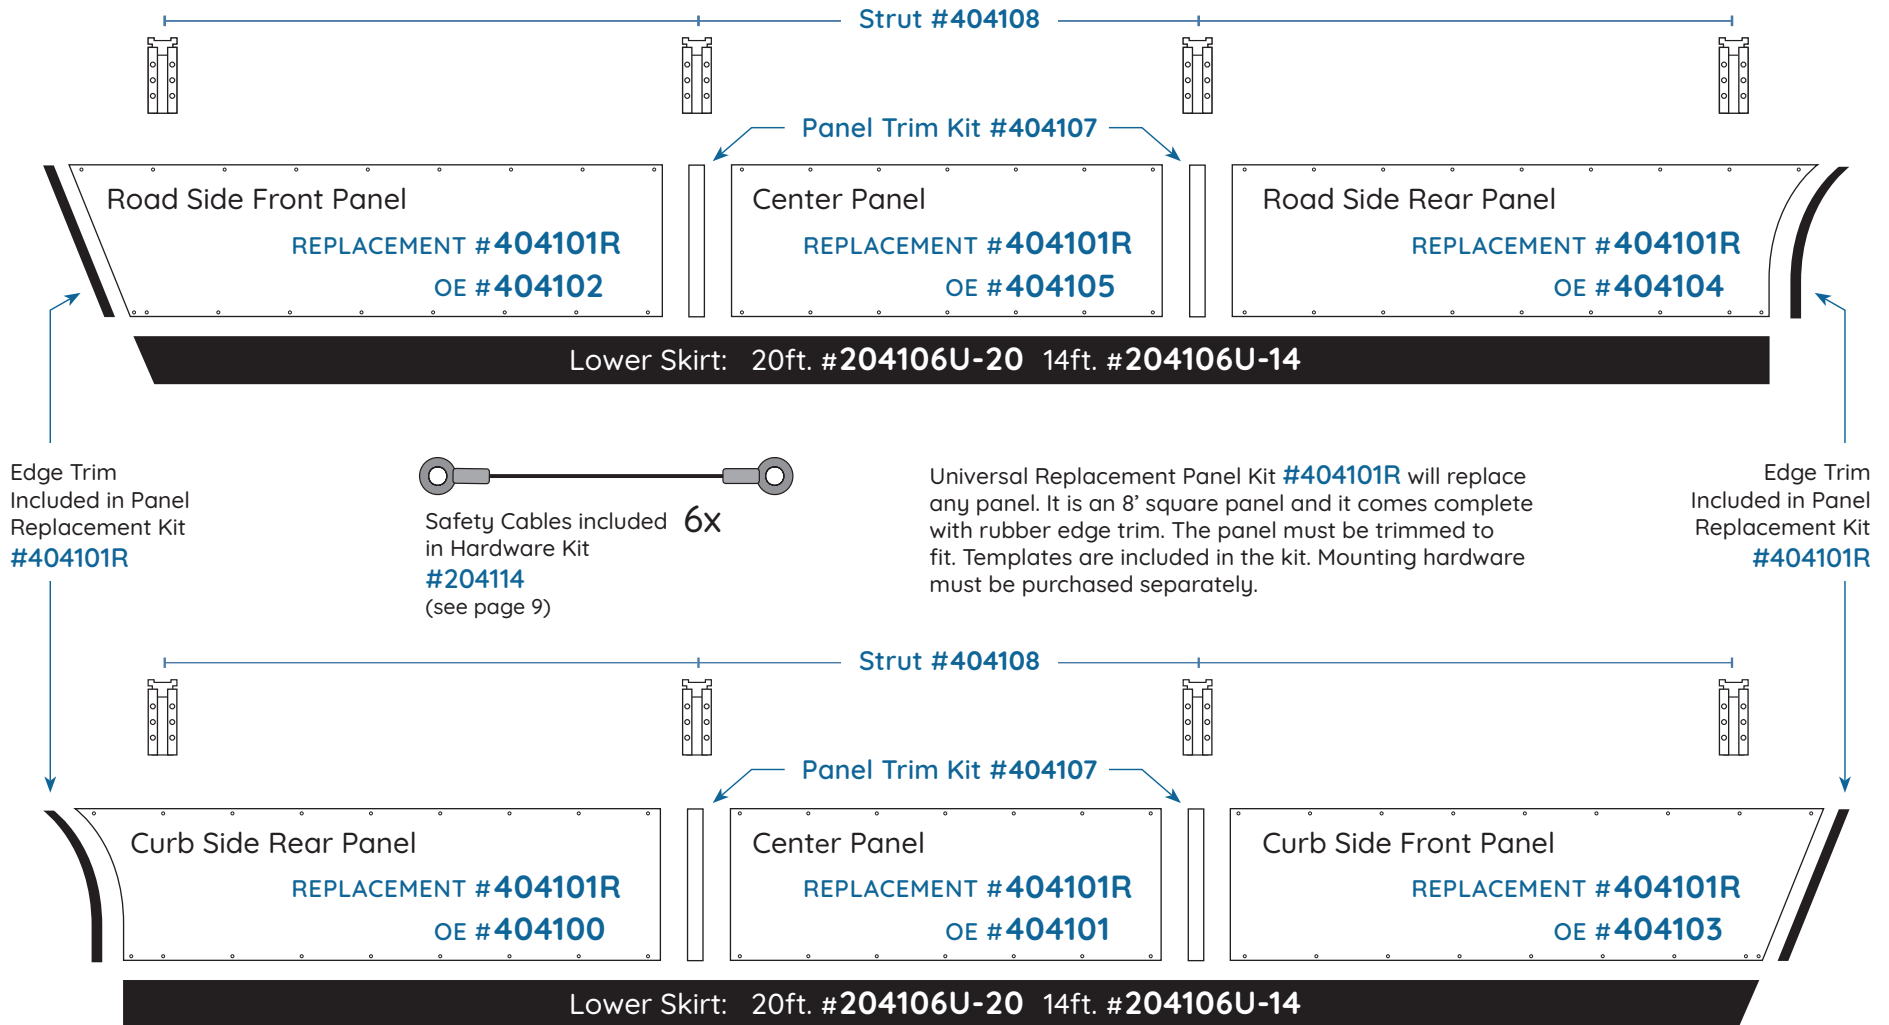

Complete 3-piece side skirt
 #204000CS (curb side) #404000RS (road side)
 Includes everything to do a complete side.
 Please specify curb side or road side

400 SERIES

404000

Standard Skirt
Steel Composite Panel
223 LBS.

414000

For Trailers with Cross-members on 10" Centers
Steel Composite Panel
223 LBS.

400 SERIES

404000BLK

Standard Skirt with Black Panels
Steel Composite Panel
223 LBS.

406000

For Pup Trailers
Steel Composite Panel
(Single Piece Panel)
119 LBS.