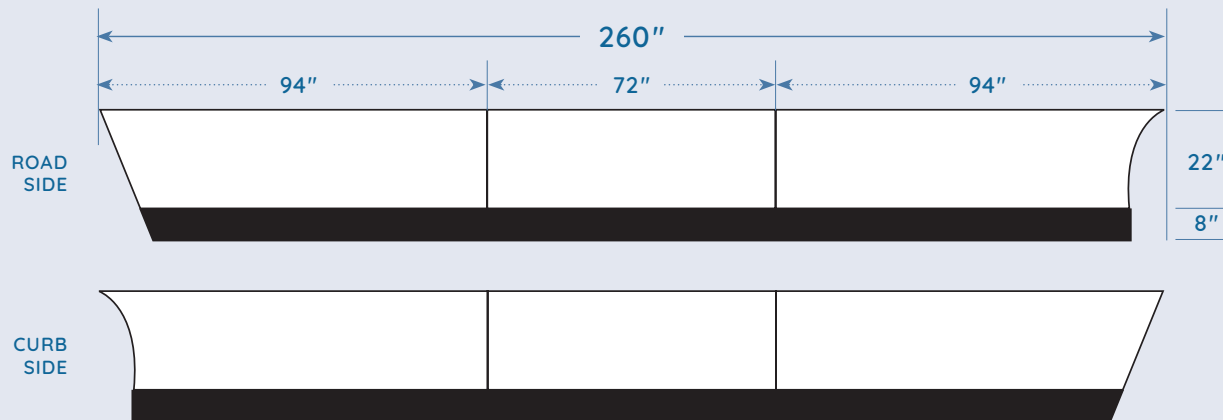

Identifying the Difference Between HD and FLEET	10
--	----

200 SERIES

204000

Standard Skirt
Steel Composite Panel
223 LBS.

214000

For Trailers with Cross-members on 10" Centers
Steel Composite Panel
223 LBS.

200 SERIES

204000BLK

Standard Skirt with Black Panels
Steel Composite Panel
223 LBS.

205000A

Aluminum Composite Panel
(Narrower Upper Panels, Wider Upper Skirt)
181 LBS.

200 SERIES

205000

Steel Composite Panel
 (Narrower Upper Panels, Wider Upper Skirt)
 213 LBS.

Complete 3-piece side skirt
 #204000CS (curb side) #404000RS (road side)
 Includes everything to do a complete side.
 Please specify curb side or road side

400 SERIES

404000

Standard Skirt
Steel Composite Panel
223 LBS.