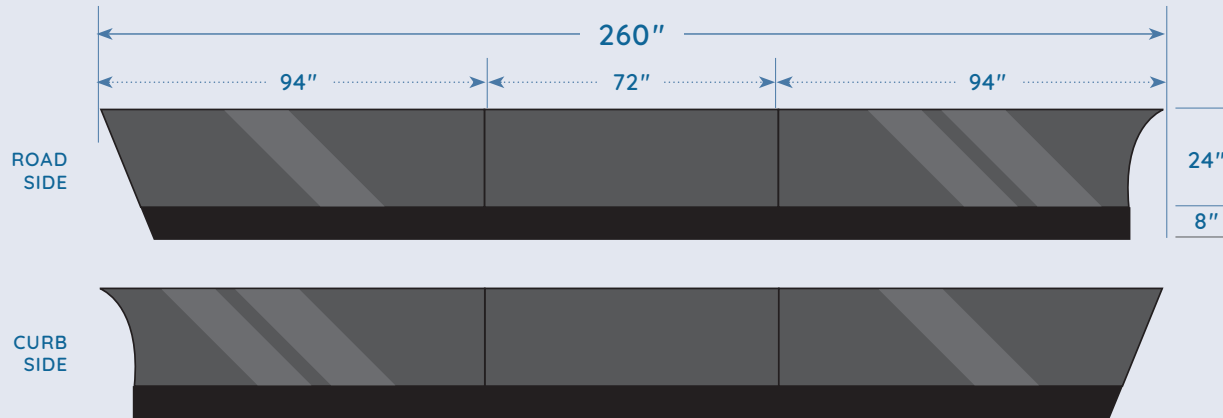

400 SERIES

404000BLK

Standard Skirt with Black Panels
Steel Composite Panel
223 LBS.